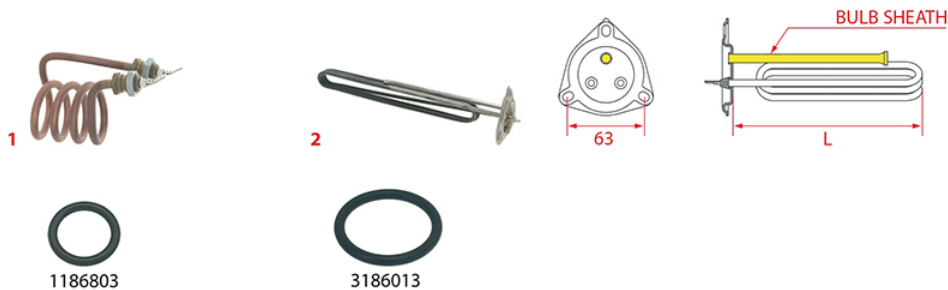

HEATING ELEMENTS CASADIO

Photo	LF Code	Watt - Volt	L (mm)	Groups	Bulb sheath	Suitable for	For machine model
1	1755237	1550/1300W 220/240V	80	1-2-3-4	NO	CASADIO 958061010	VENTI
2	1755234	2700W 230V	346	2	YES	CASADIO 958082030	VENTI