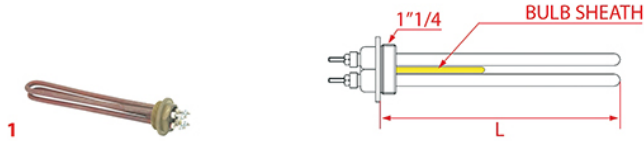

HEATING ELEMENTS ECM

Photo	LF Code	Watt - Volt	L (mm)	Groups	Bulb sheath	Suitable for	For machine model
1	1755134	2400W 230V	240	2	NO	ECM C199900255	RAFFAELLO
1	1755634	2400W 110V	295	2	NO	ECM	RAFFAELLO