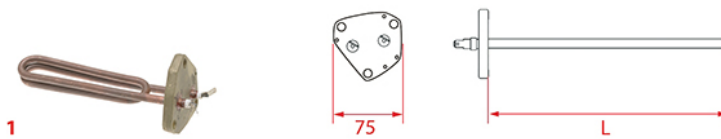

HEATING ELEMENTS FAEMA

1186609

1186607

Photo	LF Code	Watt - Volt	L (mm)	Groups	Suitable for	For machine model
1	1755082	1300W 220V	180	1	FAEMA 442766000	E98 COMPACT
1	1755646	1300W 110V	180	1	FAEMA 442767000	E98 COMPACT
1	1755077	1500W 220V	165	1	FAEMA 3541118963	COMPACT