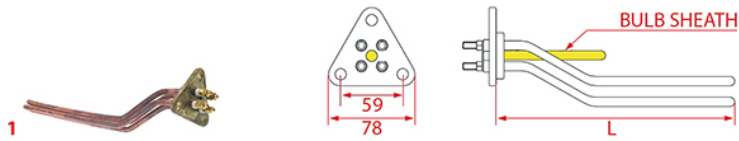

HEATING ELEMENTS BIANCHI

Photo	LF Code	Watt - Volt	L (mm)	Groups	Bulb sheath	Suitable for	For machine model
1	1755272	2800W 230V	285	2	NO	BIANCHI 29007611	SARA

HEATING ELEMENTS BIANCHI

Photo	LF Code	Watt - Volt	L (mm)	Groups	Bulb sheath	Suitable for	For machine model
1	1755331	3000W 230V	335	2	NO	BIANCHI 29007021-01	LUCIA - SOFIA