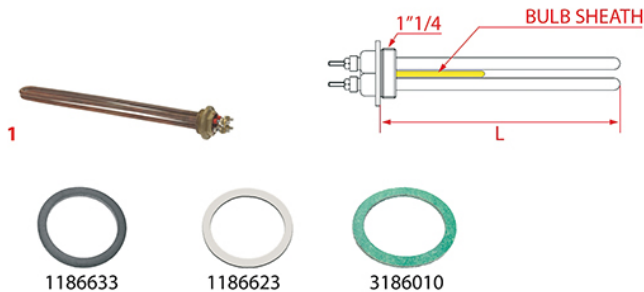

HEATING ELEMENTS BRUGNETTI/AURORA

Photo	LF Code	Watt - Volt	L (mm)	Groups	Bulb sheath	Suitable for	For machine model
1	1755134	2400W 230V	240	2	NO	BRUGNETTI/AURORA 000304	OLD MODELS - MODELLI VECCHI