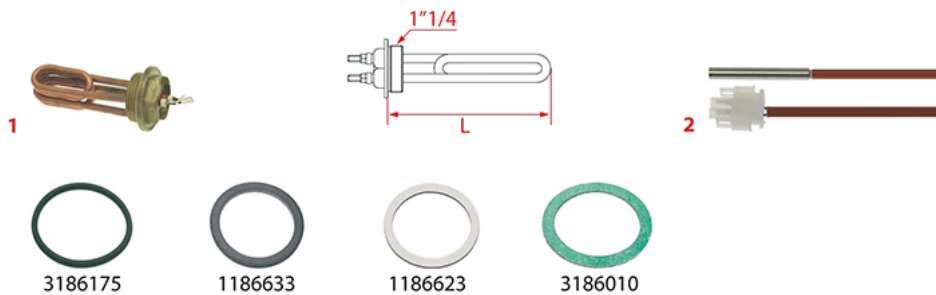

HEATING ELEMENTS WEGA

Photo	LF Code	Watt - Volt	L (mm)	Groups	Suitable for	For machine model
1	1755257	1000/1090W 230/240V	105	1-2-3-4	WEGA WY17201002	CONCEPT
1	1755603	1300W 230V	105	1	WEGA WY17201	AIRY - ANTARES - ATLAS - MININOVA - NOVA - ORION
1	1755607	1200W 110V	100	1	WEGA WY17200	MININOVA
2	1755256	150W 230V	∅ 6.5x50 mm	1-2-3-4	WEGA WY17507001	CONCEPT