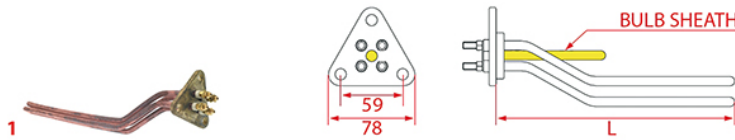

Photo	LF Code	Watt - Volt	L (mm)	Groups	Bulb sheath	Suitable for	For machine model
1	1755134	2400W 230V	240	2	NO	ECM C199900255	RAFFAELLO
1	1755634	2400W 110V	295	2	NO	ECM	RAFFAELLO

HEATING ELEMENTS ECM