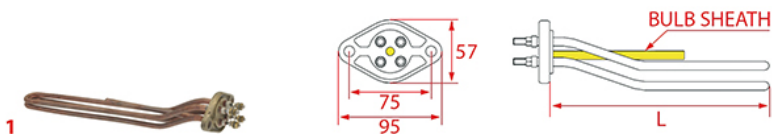

HEATING ELEMENTS ROYAL

Photo	LF Code	Watt - Volt	L (mm)	Groups	Bulb sheath	Suitable for	For machine model
1	1755210	3500W 230V	340	2	YES	ROYAL 5050720	DIADEMA - SYNCHRO
1	1755211	5200W 230V	510	3	YES	ROYAL 5050730	DIADEMA - SYNCHRO