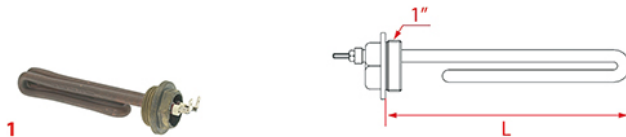

HEATING ELEMENTS BRASILIA

Photo	LF Code	Watt - Volt	L (mm)	Groups	Suitable for	For machine model
1	1755348	1350W 220V	130	1	BRASILIA 01911.2.00.08	CAPPUCCINO
1	1755637	1400W 110V	135	1	BRASILIA 01912.2.00.08	CAPPUCCINO