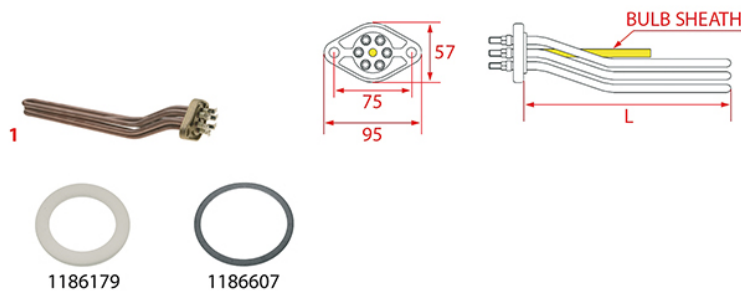

HEATING ELEMENTS FAEMA

Photo	LF Code	Watt - Volt	L (mm)	Groups	Bulb sheath	Suitable for	For machine model
1	1755117	3780/4500W 230/400V	295	1-2	YES	FAEMA 911544010	DUEA - ELITE - EMBLEMA - ENOVA - EXPRESS - E61
1	1755118	4500W 230/400V	395	2-3	NO	FAEMA 911545010	DUEA - ELITE - EMBLEMA - ENOVA - EXPRESS - E61
1	1755119	5715W 230/400V	610	4	YES	FAEMA 911546010	DUEA - ELITE - EMBLEMA - ENOVA - EXPRESS - E61
1	1755296	5400/6520W 220/240V	620	3-4	YES	FAEMA 927597010	EMBLEMA - TEOREMA