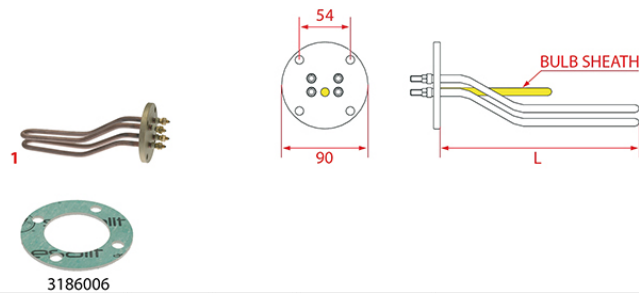

HEATING ELEMENTS BRUGNETTI/AURORA

Photo	LF Code	Watt - Volt	L (mm)	Groups	Bulb sheath	Suitable for	For machine model
1	1755622	2000W 220V	230	1	NO	BRUGNETTI/AURORA 000644	OLD MODELS - MODELLI VECCHI