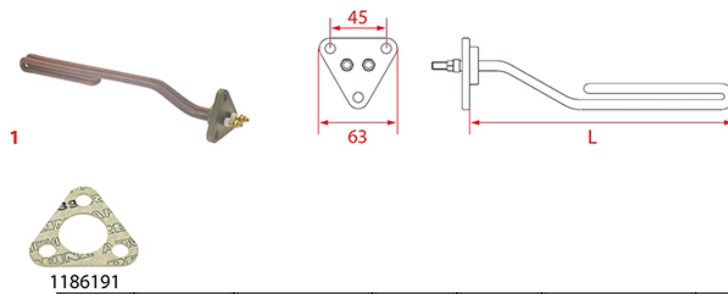

HEATING ELEMENTS GAGGIA

Photo	LF Code	Watt - Volt	L (mm)	Groups	Suitable for	For machine model
1	1755120	1250W 220V	325	2	GAGGIA	TELL

HEATING ELEMENTS GAGGIA

1186798

Photo	LF Code	Watt - Volt	L (mm)	Groups	Bulb sheath	Suitable for	For machine model
1	1755264	1500W 230V	125	1	YES	GAGGIA 9190.297.00A	TS - GE ONE - GD ONE