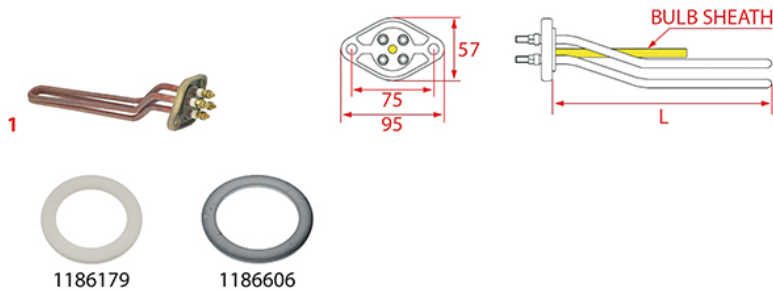

HEATING ELEMENTS GRIMAC

Photo	LF Code	Watt - Volt	L (mm)	Groups	Bulb sheath	Suitable for	For machine model
1	1755400	3200W 230V	340	2	NO	GRIMAC 1240100121-GR705	ZOLAI - ZOLAI I
1	1755401	4500W 230V	470	3	NO	GRIMAC 1240100124-GR706	ZOLAI - ZOLAI I
1	1755402	6000W 230V	630	4	NO	GRIMAC 1240100084-GR707	ZOLAI - ZOLAI I