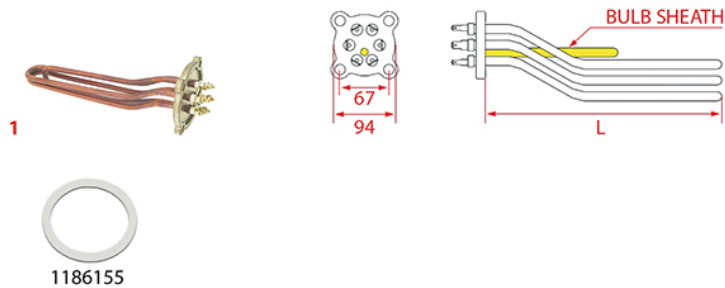

HEATING ELEMENTS CONTI

Photo	LF Code	Watt - Volt	L (mm)	Groups	Bulb sheath	Suitable for	For machine model
1	1755391	2800/3050W 230/240V	175	1	NO	CONTI	---
1	1755392	2800W 220/380V	260	2	NO	CONTI	---
1	1755393	4000/4350W 230/240V	430	3	NO	CONTI	---
1	1755394	6000W 220/380V	430	4	NO	CONTI	---