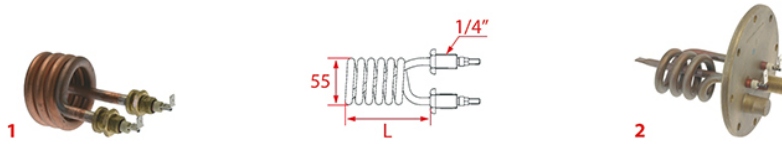

HEATING ELEMENTS ECM MANUFACTURE

Photo	LF Code	Watt - Volt	L (mm)	Groups	Suitable for	For machine model
1	1755293	1400W 230V	87	1	ECM MANUFACTURE P7014.1	ELEKTRONIKA II PROFI

HEATING ELEMENTS ELEKTRA

Photo	LF Code	Watt - Volt	L (mm)	Groups	Bulb sheath	Suitable for	For machine model
1	1755340	1200W 220V	68	1	NO	ELEKTRA 01958035	MINIVERTICALE
1	1755014	800W 230V	45	1	NO	ELEKTRA 01192035	MICROCASA
2	1755015	800W 230V	90	1	YES	ELEKTRA 02973011	MICROCASA NEW