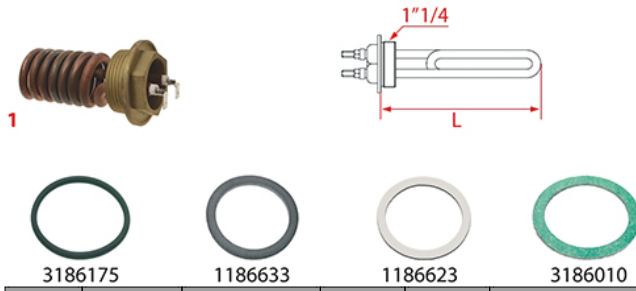

Heating elements

HEATING ELEMENTS EXPOBAR

Photo	LF Code	Watt - Volt	L (mm)	Groups	Suitable for	For machine model
1	1455051	1200W 230V	85	1	EXPOBAR 38012000	OFFICE M - OFFICE E - DIAMANT

HEATING ELEMENTS EXPOBAR