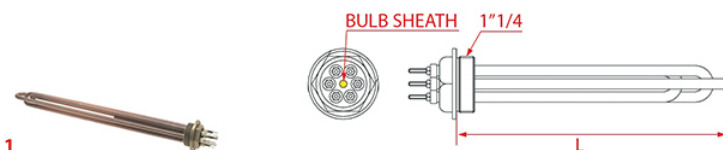

HEATING ELEMENTS MARZOCCO

Photo	LF Code	Watt - Volt	L (mm)	Groups	Bulb sheath	Suitable for	For machine model
1	1755061	3000W 230/400V	390	2	YES	MARZOCCO LR357/220B	FB/70 - FB/80 - GB/5 - LINEA

Heating elements