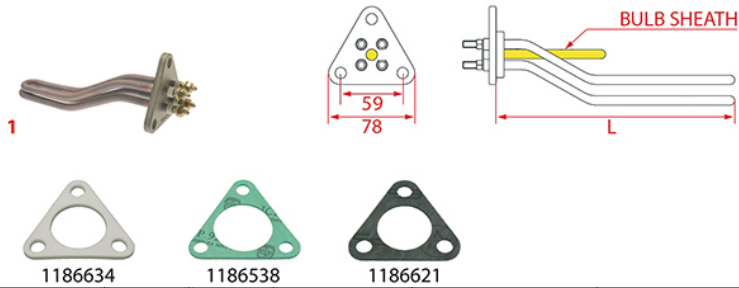

Photo	LF Code	Watt - Volt	L (mm)	Groups	Suitable for	For machine model
1	1755204	2500W 240V	205	1	EXPOBAR 38025001	ELEN - G10 - MINICOMPACT - MONROC - NEW ELEGANCE

HEATING ELEMENTS EXPOBAR

Photo	LF Code	Watt - Volt	L (mm)	Groups	Bulb sheath	Suitable for	For machine model
1	1755331	3000W 230V	335	2	NO	EXPOBAR 38027000	DIAMANT - EB61 - ELEN - G10 - MARKUS - MARKUS SILVER
1	1755332	4000W 230V	490	3	NO	EXPOBAR 38040000	DIAMANT - ELEN - G10 - MARKUS - MEGACREM
1	1755333	5000W 230V	650	4	NO	EXPOBAR	DIAMANT - ELEN - G10 - MARKUS - MEGACREM