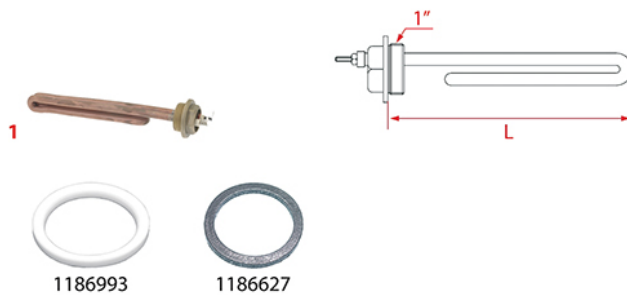

HEATING ELEMENTS CIMBALI

Photo	LF Code	Watt - Volt	L (mm)	Groups	Bulb sheath	Suitable for	For machine model
1	3355112	2700W 220/380V	230	2	YES	CIMBALI	M15
1	1755891	5000W 220V	360	3	YES	CIMBALI	M15

HEATING ELEMENTS CONTI