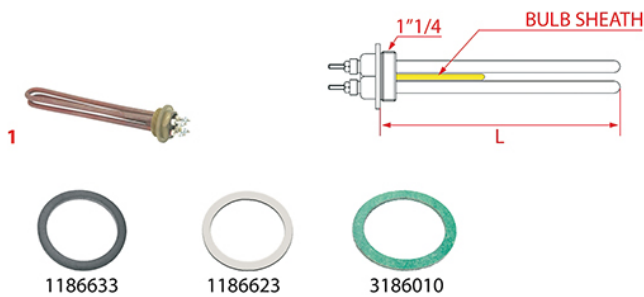

HEATING ELEMENTS BRASILIA

Photo	LF Code	Watt - Volt	L (mm)	Groups	Bulb sheath	Suitable for	For machine model
1	1755134	2400W 230V	240	2	NO	BRASILIA 00627.2.00.08	AMERICA
1	1755634	2400W 110V	295	2	NO	BRASILIA 00628.2.00.08	AMERICA