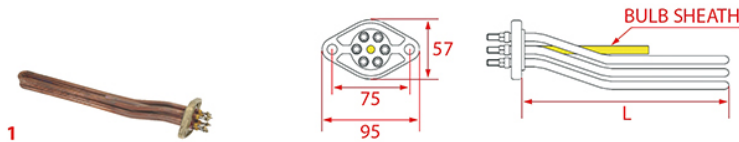

HEATING ELEMENTS MCE

1186179

1186606

Photo	LF Code	Watt - Volt	L (mm)	Groups	Bulb sheath	Suitable for	For machine model
1	1755608	2700/2940W 230/240V	180	1	YES	MCE 17012	START
1	1755258	3400/3700W 230/240V	320	2	YES	MCE 17059	START
1	1755259	5000/5440W 230/240V	575	3	YES	MCE 17107	START