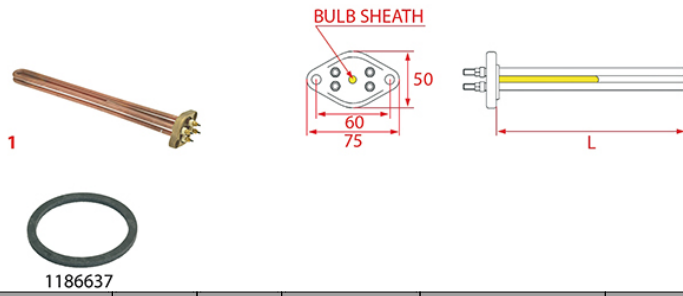

Heating elements

HEATING ELEMENTS SAN MARCO

Photo	LF Code	Watt - Volt	L (mm)	Groups	Bulb sheath	Suitable for	For machine model
1	1755785	3000W 230V	335	2	YES	SAN MARCO 108350	100SPRINT - 105COMPACT - 85SPRINT - 95SPRINT