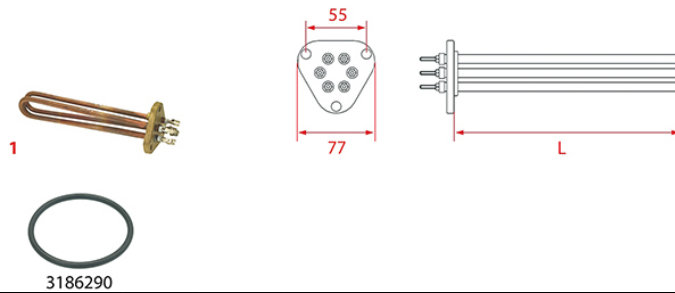

HEATING ELEMENTS RENEKA

Photo	LF Code	Watt - Volt	L (mm)	Groups	Suitable for	For machine model
1	1455025	2100W 220V	175	1	RENEKA 9005365	LC - VIVA - VIVAE - VIVAS - XL - XLPALLAS
1	1755017	3100W 230V	220	2	RENEKA 9005366	LC - VIVA - VIVAE - VIVAS
1	1455027	3800W 220V	330	2	RENEKA 9005367	PLUS - PRESTIGE - VIVA - VIVAE - VIVAS - XL - XLPALLAS
1	1455024	4000W 230V	550	3	RENEKA 9505354	LC - PLUS - PRESTIGE - VIVA - VIVAE - VIVAS - XL