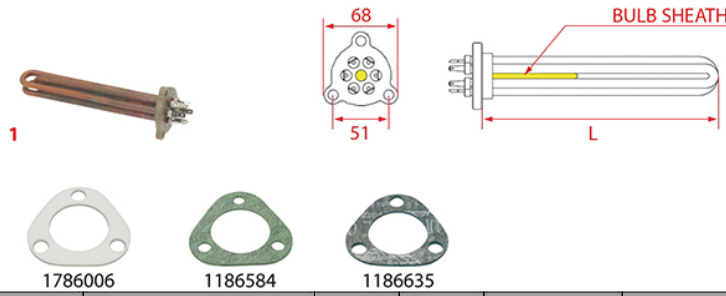

Heating elements

HEATING ELEMENTS SAECO

Photo	LF Code	Watt - Volt	L (mm)	Groups	Bulb sheath	Suitable for	For machine model
1	1755008	2500W 220/380V	220	2	YES	SAECO ES9190.271.00A	AROMA COMPACT
1	1755056	4000/4760W 220/240V	310	2	YES	SAECO 11003362	AROMA
1	1755270	5465W 230V	400	3	YES	SAECO 11003363	AROMA