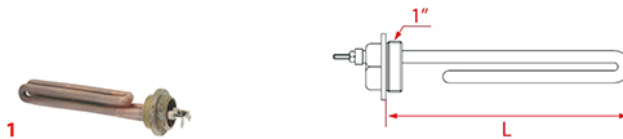

HEATING ELEMENTS NUOVA SIMONELLI

1186993

1186627

Photo	LF Code	Watt - Volt	L (mm)	Groups	Suitable for	For machine model
1	1755033	1200W 230V	160	1	NUOVA SIMONELLI 14100040	OSCAR
1	1755667	1200W 110V	155	1	NUOVA SIMONELLI 14100041	OSCAR
1	1755029	1800W 230V	190	1	NUOVA SIMONELLI 14100029	MASTER
1	1755030	2300W 230V	170	1	NUOVA SIMONELLI 14100038	MASTER