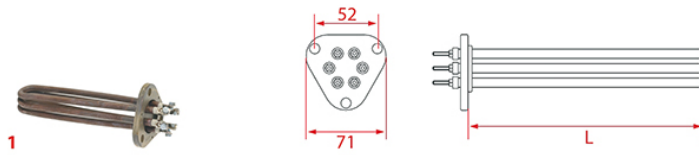

HEATING ELEMENTS AZKOYEN

Photo	LF Code	Watt - Volt	L (mm)	Groups	Suitable for	For machine model
1	1755036	3000W 230V	360	2	AZKOYEN	AZ04 - BRAVO - VIENNA

Heating elements

HEATING ELEMENTS AZKOYEN

Photo	LF Code	Watt - Volt	L (mm)	Groups	Suitable for	For machine model
1	1455009	3600W 220V	255	2	AZKOYEN	AZ04 - BRAVO - VIENNA
1	1755037	4500W 230V	350	3	AZKOYEN	AZ04 - BRAVO - VIENNA