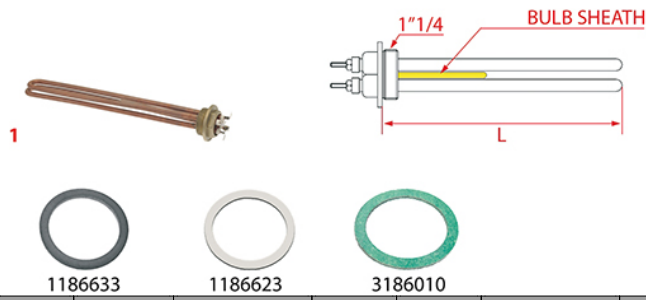

Heating elements

HEATING ELEMENTS RENEKA

Photo	LF Code	Watt - Volt	L (mm)	Groups	Bulb sheath	Suitable for	For machine model
1	1755214	3100W 230V	325	2	YES	RENEKA 9215366	MOSAIC