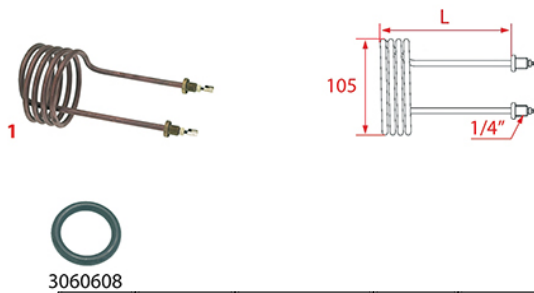

HEATING ELEMENTS PROMAC

Photo	LF Code	Watt - Volt	L (mm)	Groups	Suitable for	For machine model
1	1755801	1700W 230V	190	1	PROMAC 33122017	CLUB