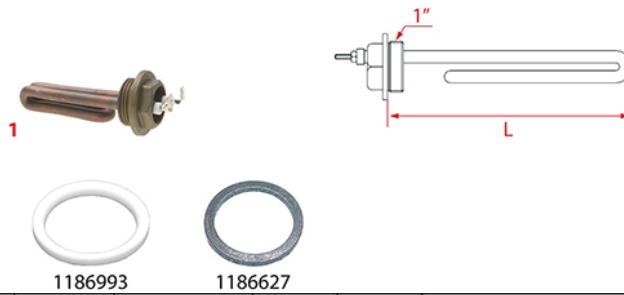

HEATING ELEMENTS VIBIEMME

Photo	LF Code	Watt - Volt	L (mm)	Groups	Suitable for	For machine model
1	1755281	600W 230V	95	1	VIBIEMME ELETRESD60230	DOMOBARJUNIOR
1	1755284	800W 230V	130	1	VIBIEMME ELETRESD80022	CHIMAERA - DOMOBARSUPER - REPLIC
1	1755278	1200W 230V	95	1	VIBIEMME ELETRESD12230	DOMOBARJUNIOR - DOMOBARSUPER
1	1755348	1350W 220V	130	1	VIBIEMME ELETRESD1422	DOMOBAR