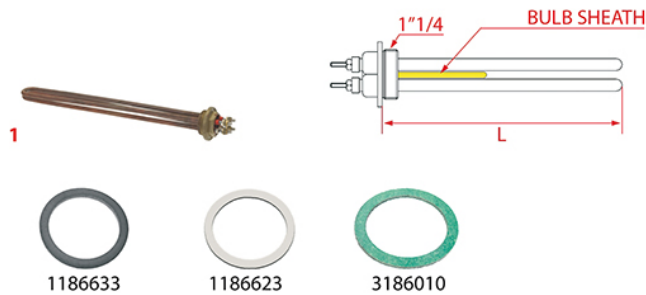

HEATING ELEMENTS ROYAL

Photo	LF Code	Watt - Volt	L (mm)	Groups	Bulb sheath	Suitable for	For machine model
1	1755208	3300W 230V	370	2	YES	ROYAL 5050220	---
1	1755209	4000W 230V	495	3	YES	ROYAL 5050230	---