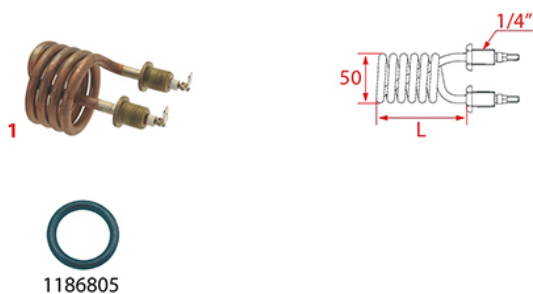

HEATING ELEMENTS VICTORIA ARDUINO

Photo	LF Code	Watt - Volt	L (mm)	Groups	Suitable for	For machine model
1	1755023	1000W 230V	65	1	VICTORIA ARDUINO 14100001	VENUSFAMILY