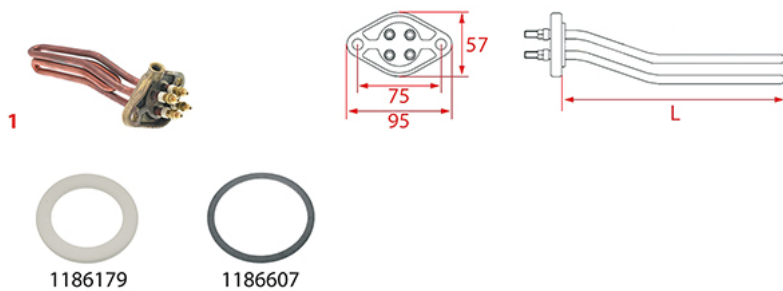

HEATING ELEMENTS FAEMA

Photo	LF Code	Watt - Volt	L (mm)	Groups	Bulb sheath	Suitable for	For machine model
1	1755116	2400W 220V	170	1	YES	FAEMA 3541116635	DUEA - ELITE - EXPRESS - E61 - E91 - E92
1	1755653	2400W 110V	175	1	YES	FAEMA	DUEA - ELITE - EXPRESS - E61 - E91 - E92
1	1755115	2500W 220V	300	2	YES	FAEMA	DUEA - ELITE - EXPRESS - E61 - E91 - E92