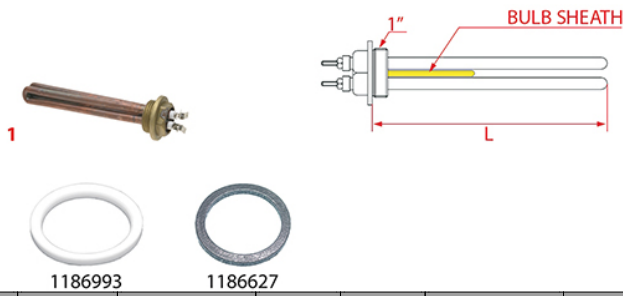

HEATING ELEMENTS FIORENZATO CS

Photo	LF Code	Watt - Volt	L (mm)	Groups	Bulb sheath	Suitable for	For machine model
1	1755603	1300W 230V	105	1	NO	FIORENZATO A2100308	COLOMBINA

Heating elements

HEATING ELEMENTS FIORENZATO CS