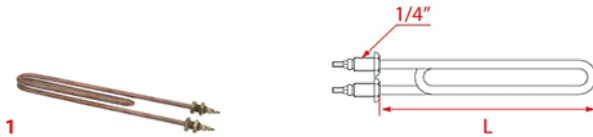

HEATING ELEMENTS MARZOCCO

1186619

Photo	LF Code	Watt - Volt	L (mm)	Groups	Suitable for	For machine model
1	1755113	2000W 220V	280	2	MARZOCCO LR342/220	FB/70 - LINEA
1	1755095	3800W 220V	645	4	MARZOCCO LR346/220	FB/70 - LINEA