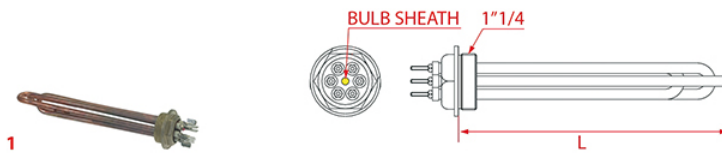

HEATING ELEMENTS PAVONI

Photo	LF Code	Watt - Volt	L (mm)	Groups	Bulb sheath	Suitable for	For machine model
1	3455332	3000W 220/380V	230	2	NO	PAVONI 331106	BART
1	5500269	4500W 220/380V	280	3	NO	PAVONI 331107	BART