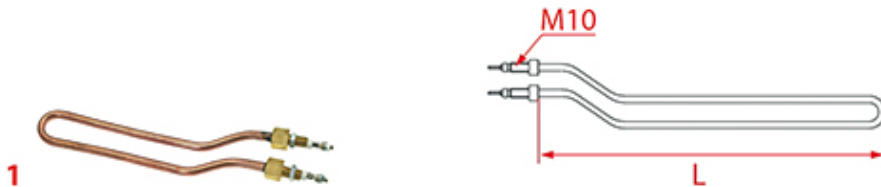

HEATING ELEMENTS SAN MARCO

Photo	LF Code	Watt - Volt	L (mm)	Groups	Suitable for	For machine model
1	1755196	1000W 220V	205	1	SAN MARCO	OLD MODELS - MODELLI VECCHI
1	1755197	1300W 220V	380	2	SAN MARCO	OLD MODELS - MODELLI VECCHI
1	1755198	1850W 220V	515	3	SAN MARCO	OLD MODELS - MODELLI VECCHI