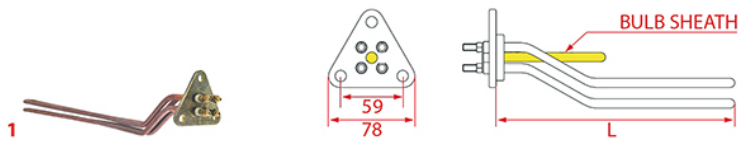

HEATING ELEMENTS FIAMMA RST

Photo	LF Code	Watt - Volt	L (mm)	Groups	Suitable for	For machine model
1	1755287	1800W 230V	155	1	FIAMMA 4.0.000.0218	MARINA

HEATING ELEMENTS FIAMMA RST

Photo	LF Code	Watt - Volt	L (mm)	Groups	Bulb sheath	Suitable for	For machine model
1	1755330	1800W 230V	170	1	NO	FIAMMA 4.0.000.0214	ATLANTIC
1	1755002	3500W 230V	350	2	NO	FIAMMA 5.0.000.0802	ATLANTIC - PRESTIGE
1	1755003	5000W 230V	450	3	NO	FIAMMA 4.0.000.0217	PRESTIGE