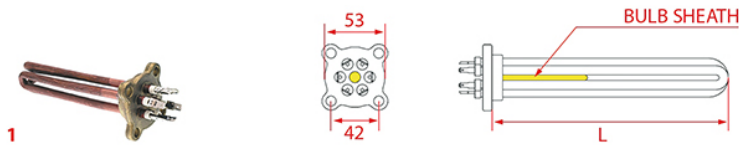

HEATING ELEMENTS GAGGIA

Photo	LF Code	Watt - Volt	L (mm)	Groups	Bulb sheath	Suitable for	For machine model
1	1755123	2000W 220/380V	130	1	NO	GAGGIA	OLD MODELS - MODELLI VECCHI
1	1755124	4000W 220V	347	2	NO	GAGGIA	OLD MODELS - MODELLI VECCHI
1	1755125	5000W 220/400V	420	3	NO	GAGGIA	OLD MODELS - MODELLI VECCHI