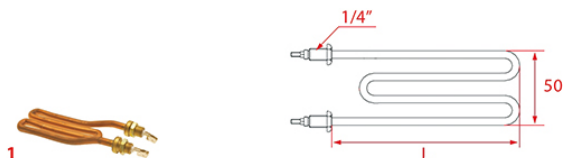

HEATING ELEMENTS SPAZIALE

1186236

Photo	LF Code	Watt - Volt	L (mm)	Groups	Suitable for	For machine model
1	1755701	1250W 220V	138	1	SPAZIALE 00806	PROFESSIONALE