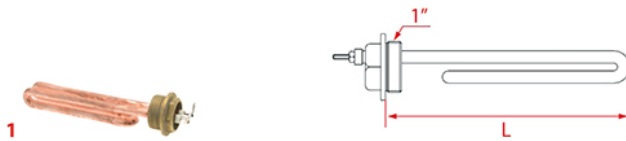

HEATING ELEMENTS FIAMMA RST

Photo	LF Code	Watt - Volt	L (mm)	Groups	Suitable for	For machine model
1	1755287	1800W 230V	155	1	FIAMMA 4.0.000.0218	MARINA