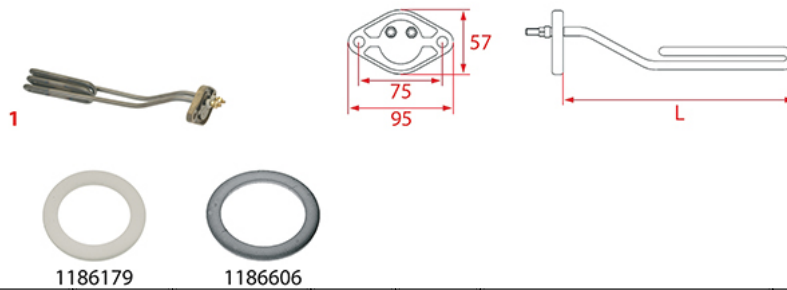

HEATING ELEMENTS VICTORIA ARDUINO

Photo	LF Code	Watt - Volt	L (mm)	Groups	Suitable for	For machine model
1	5035292	1800W 230V	300	2	VICTORIA ARDUINO 41400001	VENUSBAR - VENUSCENTURY
1	5016814	2400W 230V	375	3	VICTORIA ARDUINO 41400002	VENUSBAR