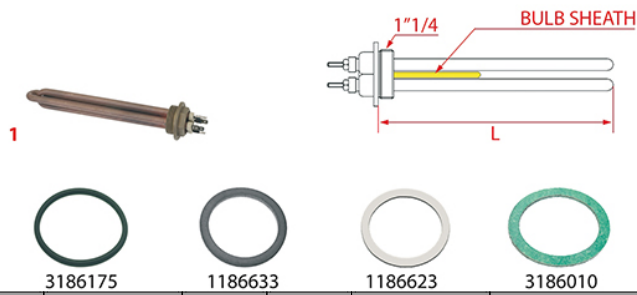

HEATING ELEMENTS GRIMAC

Photo	LF Code	Watt - Volt	L (mm)	Groups	Bulb sheath	Suitable for	For machine model
1	1755403	3300W 230V	230	2	NO	GRIMAC 1240100127-GRC102	ECLISSE - G10 - TEN - TWENTY
1	1755404	4500W 230V	345	3	NO	GRIMAC 1240100129-GRT103	G10 - TEN - TWENTY