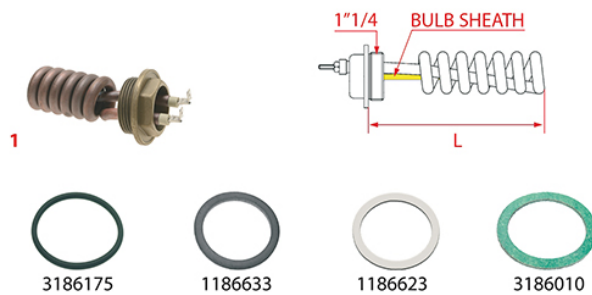

HEATING ELEMENTS SPINEL

Photo	LF Code	Watt - Volt	L (mm)	Groups	Suitable for	For machine model
1	1755276	800W 220V	100	1	SPINEL SR.000.072.004	ESSELUX - MINIMINILUX - UNOLUX

HEATING ELEMENTS SPINEL

Photo	LF Code	Watt - Volt	L (mm)	Groups	Bulb sheath	Suitable for	For machine model
1	1755603	1300W 230V	105	1-2-3	NO	SPINEL SR.000.072.003	DUELUX - DUETTOLUX - RONDOLUX - TRELUX