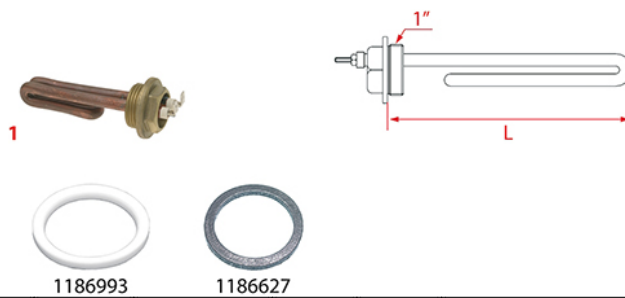

HEATING ELEMENTS SPINEL

Photo	LF Code	Watt - Volt	L (mm)	Groups	Suitable for	For machine model
1	1755276	800W 220V	100	1	SPINEL SR.000.072.004	ESSELUX - MINIMINILUX - UNOLUX

HEATING ELEMENTS SPINEL

Photo	LF Code	Watt - Volt	L (mm)	Groups	Bulb sheath	Suitable for	For machine model
1	1755603	1300W 230V	105	1-2-3	NO	SPINEL SR.000.072.003	DUELUX - DUETTOLUX - RONDOLUX - TRELUX