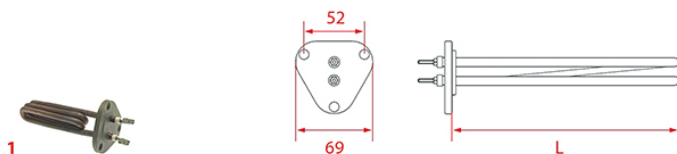

Heating elements

HEATING ELEMENTS PAVONI

Photo	LF Code	Watt - Volt	L (mm)	Groups	Bulb sheath	Suitable for	For machine model
1	1755062	1500W 230V	140	1	NO	PAVONI 331145	PAB

HEATING ELEMENTS PAVONI

Photo	LF Code	Watt - Volt	L (mm)	Groups	Suitable for	For machine model
1	1755054	1500W 230V	130	1	PAVONI 331112	CAFE - PUB
1	1755771	1500W 110V	125	1	PAVONI 331121	CAFE - PUB