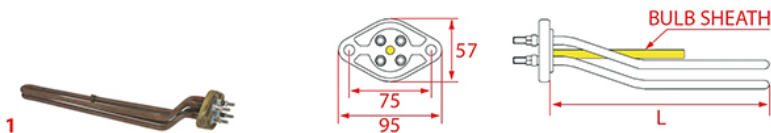

HEATING ELEMENTS GAGGIA SPAGNA

Photo	LF Code	Watt - Volt	L (mm)	Groups	Bulb sheath	Suitable for	For machine model
1	1755136	3000W 230V	250	1	YES	GAGGIA SPAGNA 08024804	BELLA - G6 - KB - NERA - PALANCA
1	1755107	2600W 220V	325	2	YES	GAGGIA SPAGNA 02212439	BELLA - G6 - KB - NERA - PALANCA
1	1755210	3500W 230V	340	2	YES	GAGGIA SPAGNA 08148002	BELLA - G6 - KB - NERA - PALANCA
1	1755108	3700W 220V	455	3	YES	GAGGIA SPAGNA 02212538	BELLA - G6 - KB - NERA - PALANCA
1	1755109	5000W 220V	660	4	NO	GAGGIA SPAGNA 02212637	BELLA - G6 - KB - NERA - PALANCA