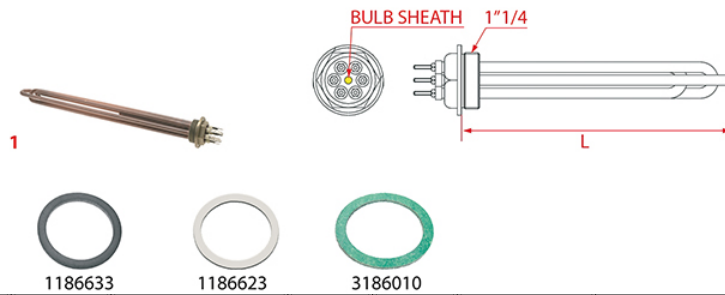

HEATING ELEMENTS CARIMALI

Photo	LF Code	Watt - Volt	L (mm)	Groups	Suitable for	For machine model
1	1755026	2000W 230V	175	1	CARIMALI 95.00985	AROMA

HEATING ELEMENTS CARIMALI

Photo	LF Code	Watt - Volt	L (mm)	Groups	Bulb sheath	Suitable for	For machine model
1	1755061	3000W 230/400V	390	2	YES	CARIMALI 95.00227	AROMA
1	1755063	5000W 230/400V	625	3	YES	CARIMALI 95.01202	AROMA