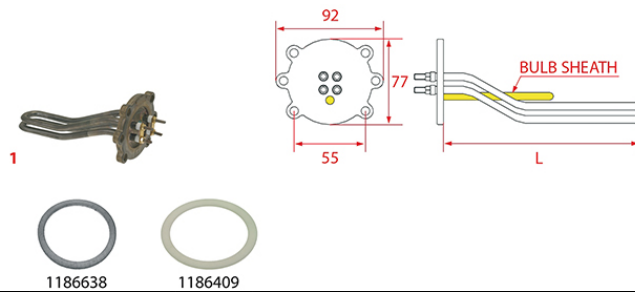

HEATING ELEMENTS NUOVA SIMONELLI

Photo	LF Code	Watt - Volt	L (mm)	Groups	Bulb sheath	Suitable for	For machine model
1	1755666	1500W 110V	160	1	NO	NUOVA SIMONELLI 14100086	APPIA

HEATING ELEMENTS ORCHESTRALE