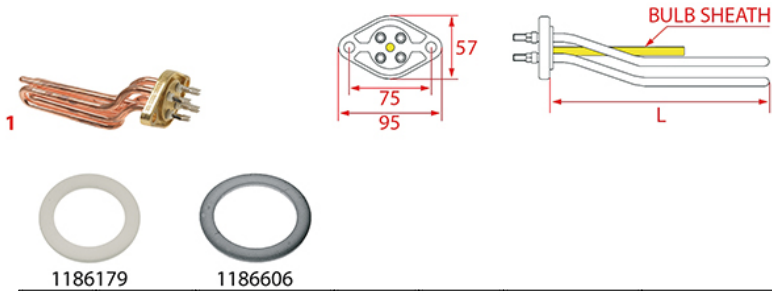

HEATING ELEMENTS FRACINO

Photo	LF Code	Watt - Volt	L (mm)	Groups	Bulb sheath	Suitable for	For machine model
1	1755290	2700W 230V	175	1	YES	FRACINO FC161	LITTLE GEM
1	1755291	4000W 230V	400	2	YES	FRACINO FC162	BAMBINO - RETRO