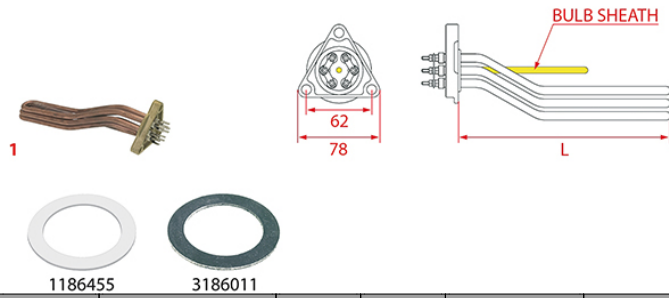

Heating elements

HEATING ELEMENTS PROMAC

Photo	LF Code	Watt - Volt	L (mm)	Groups	Bulb sheath	Suitable for	For machine model
1	1755182	3000W 220/380V	230	2	YES	PROMAC 33323300	GREEN - COMPACT
1	1755048	4300W 230/400V	375	3	YES	PROMAC 33323430	GREEN - COMPACT
1	1755049	6000W 230V	400	4	YES	PROMAC 33323600	GREEN - COMPACT