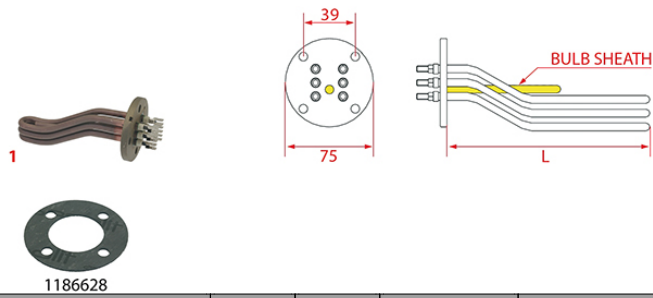

HEATING ELEMENTS BEZZERA

Photo	LF Code	Watt - Volt	L (mm)	Groups	Suitable for	For machine model
1	1755624	1100/1300W 220/240V	46	1	BEZZERA 5722239	BZ02 - BZ07 - BZ10 - BZ99

HEATING ELEMENTS BEZZERA

Photo	LF Code	Watt - Volt	L (mm)	Groups	Bulb sheath	Suitable for	For machine model
1	1755223	1850/2200W 220/240V	170	1	YES	BEZZERA 5722241R	B2006 - B2013 - B6000 - EBBIS