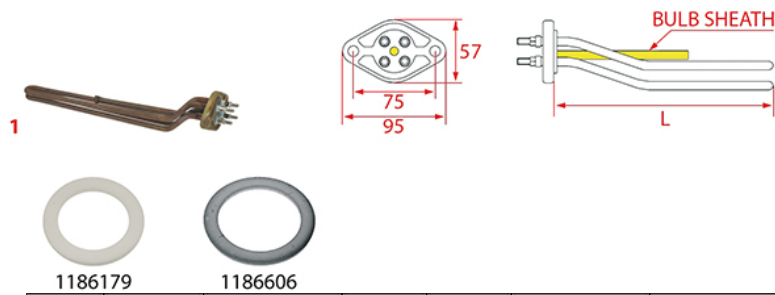

HEATING ELEMENTS VFA

Photo	LF Code	Watt - Volt	L (mm)	Groups	Bulb sheath	Suitable for	For machine model
1	1755102	1800W 220V	240	1	NO	VFA	---
1	1755107	2600W 220V	325	2	YES	VFA	---
1	1755108	3700W 220V	455	3	YES	VFA	---