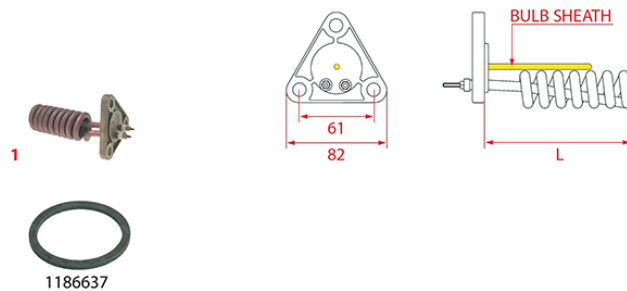

HEATING ELEMENTS SAN MARCO

Photo	LF Code	Watt - Volt	L (mm)	Groups	Bulb sheath	Suitable for	For machine model
1	1755203	1750W 220V	125	1	NO	SAN MARCO 108245	85 PRACTICALE - 85 PRACTICALS
1	1755781	1750W 110V	120	1	NO	SAN MARCO 108245A	85 PRACTICALE - 85 PRACTICALS