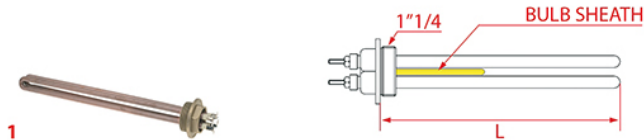

HEATING ELEMENTS BIANCHI

Photo	LF Code	Watt - Volt	L (mm)	Groups	Bulb sheath	Suitable for	For machine model
1	1755272	2800W 230V	285	2	NO	BIANCHI 29007611	SARA

HEATING ELEMENTS BIANCHI

Photo	LF Code	Watt - Volt	L (mm)	Groups	Bulb sheath	Suitable for	For machine model
1	1755331	3000W 230V	335	2	NO	BIANCHI 29007021-01	LUCIA - SOFIA