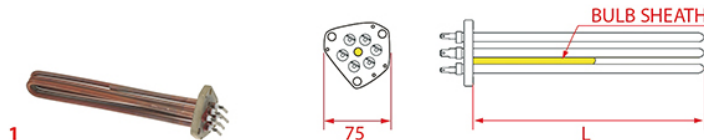

HEATING ELEMENTS FAEMA

1186609

1186607

Photo	LF Code	Watt - Volt	L (mm)	Groups	Bulb sheath	Suitable for	For machine model
1	1755083	1800W 220V	180	1	YES	FAEMA 421601020	E98 COMPACT - E98 LEVA
1	1755236	2700W 220V	190	1-2	YES	FAEMA 923522020	ENOVA
1	1755205	2950/3420W 220/400V	305	2	YES	FAEMA 489553020	E98 COMPACT
1	1755088	3750/4500W 220/240V	380	2	YES	FAEMA 476513030	E98 LEVA
1	1755089	5790W 220V	595	3	YES	FAEMA 477512030	E98 LEVA