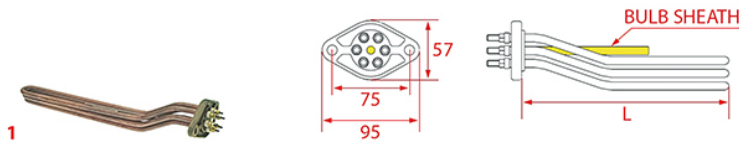

HEATING ELEMENTS ELEKTRA

Photo	LF Code	Watt - Volt	L (mm)	Groups	Bulb sheath	Suitable for	For machine model
1	1755261	3500W 230/400V	330	2	YES	ELEKTRA 02159035	MODERN - SIXTIES - CLASSIC - KAPPA
1	1755260	5500W 240/415V	550	3	YES	ELEKTRA 01992035	CLASSIC