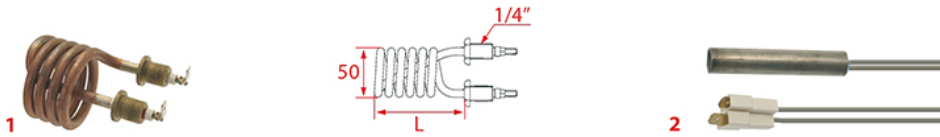

HEATING ELEMENTS NUOVA SIMONELLI

1186805

Photo	LF Code	Watt - Volt	L (mm)	Groups	Suitable for	For machine model
1	1755023	1000W 230V	65	1	NUOVA SIMONELLI 14100001	JAZZ - MIA - MICROBAR
2	1755020	14W 230V	∅ 12.5x62	1	NUOVA SIMONELLI 14100030	MASTER