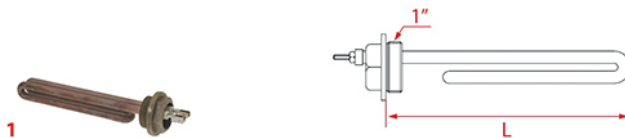

HEATING ELEMENTS RENEKA

1186993

1186627

Photo	LF Code	Watt - Volt	L (mm)	Groups	Suitable for	For machine model
1	1755623	1250/1450W 220/240V	160	1	RENEKA 5722240	AMICI