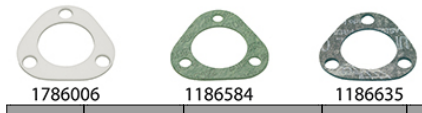

HEATING ELEMENTS AZKOYEN

Photo	LF Code	Watt - Volt	L (mm)	Groups	Suitable for	For machine model
1	1755036	3000W 230V	360	2	AZKOYEN	AZ04 - BRAVO - VIENNA

Heating elements

HEATING ELEMENTS AZKOYEN

Photo	LF Code	Watt - Volt	L (mm)	Groups	Suitable for	For machine model
1	1455009	3600W 220V	255	2	AZKOYEN	AZ04 - BRAVO - VIENNA
1	1755037	4500W 230V	350	3	AZKOYEN	AZ04 - BRAVO - VIENNA