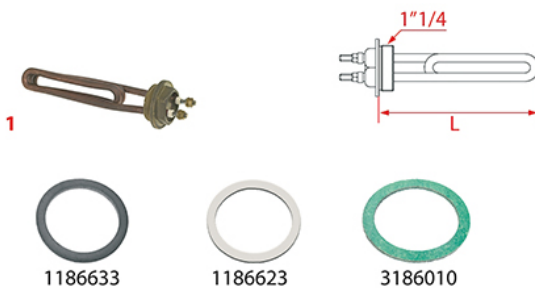

HEATING ELEMENTS BRUGNETTI/AURORA

Photo	LF Code	Watt - Volt	L (mm)	Groups	Suitable for	For machine model
1	1755026	2000W 230V	175	1	BRUGNETTI/AURORA 000303	OLD MODELS - MODELLI VECCHI