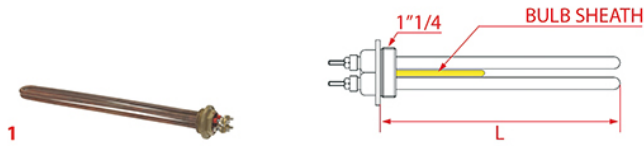

HEATING ELEMENTS BEZZERA

Photo	LF Code	Watt - Volt	Dimensions (mm)	Groups	Suitable for	For machine model
1	1755286	50W 230V	∅ 10x40	1-2-3-4	BEZZERA 5963101	B2009 - B2013

Heating elements

HEATING ELEMENTS BFC