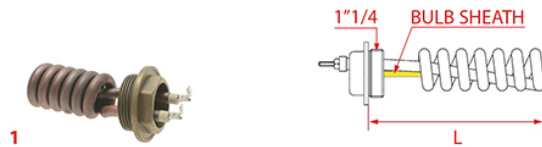

HEATING ELEMENTS FIORENZATO CS

Photo	LF Code	Watt - Volt	L (mm)	Groups	Bulb sheath	Suitable for	For machine model
1	1755603	1300W 230V	105	1	NO	FIORENZATO A2100308	COLOMBINA

Heating elements

HEATING ELEMENTS FIORENZATO CS