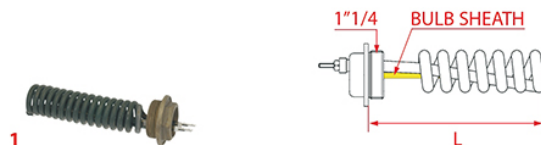

HEATING ELEMENTS NUOVA SIMONELLI

1786140

Photo	LF Code	Watt - Volt	L (mm)	Groups	Bulb sheath	Suitable for	For machine model
1	1755111	2600W 230V	155	1	YES	NUOVA SIMONELLI 14100050	APPRIA COMPACT