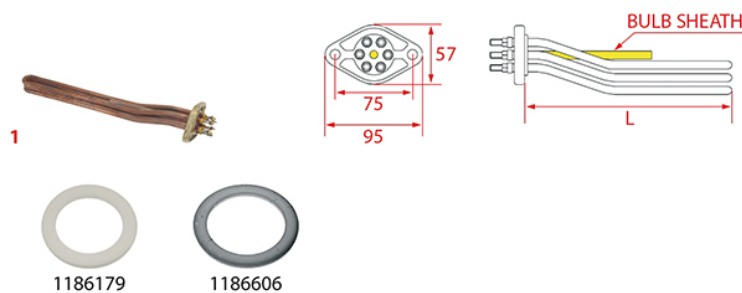

HEATING ELEMENTS NUOVA SIMONELLI

Photo	LF Code	Watt - Volt	L (mm)	Groups	Bulb sheath	Suitable for	For machine model
1	1755666	1500W 110V	160	1	NO	NUOVA SIMONELLI 14100086	APPIA

HEATING ELEMENTS ORCHESTRALE