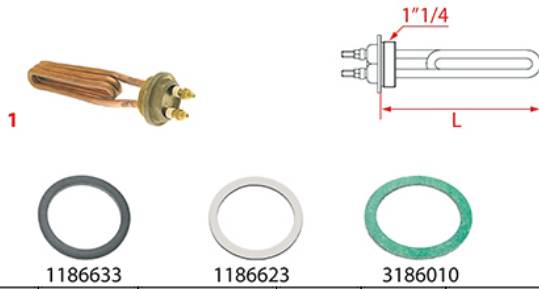

Heating elements

HEATING ELEMENTS BRASILIA

Photo	LF Code	Watt - Volt	L (mm)	Groups	Suitable for	For machine model
1	1755336	1800W 230V	170	1	BRASILIA 00613.2.00.08	CENTURY - GRADISCA - PORTOFINO
1	1755633	1800W 110V	170	1	BRASILIA 00619.2.00.08	CENTURY - GRADISCA - PORTOFINO

HEATING ELEMENTS BRASILIA

Photo	LF Code	Watt - Volt	L (mm)	Groups	Bulb sheath	Suitable for	For machine model
1	1755134	2400W 230V	240	2	NO	BRASILIA 00627.2.00.08	AMERICA
1	1755634	2400W 110V	295	2	NO	BRASILIA 00628.2.00.08	AMERICA