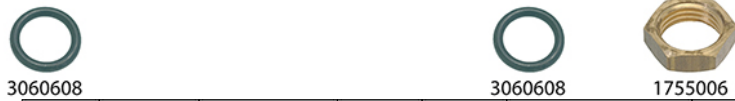

HEATING ELEMENTS ISOMAC

Photo	LF Code	Watt - Volt	L (mm)	Groups	Suitable for	For machine model
1	5052788	900W 230V	67	1	ISOMAC IS000378	GIADA - MAVERICK
2	1755340	1200W 220V	68	1	ISOMAC IS000505	VENUS

HEATING ELEMENTS ISOMAC