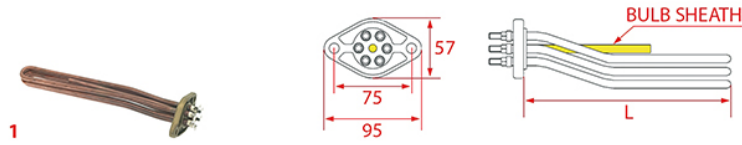

HEATING ELEMENTS GRIMAC

Photo	LF Code	Watt - Volt	L (mm)	Groups	Bulb sheath	Suitable for	For machine model
1	1755011	3500W 230V	300	2	YES	GRIMAC A2100031	G11
1	1755012	4000W 230V	555	3	YES	GRIMAC A2100120	G11