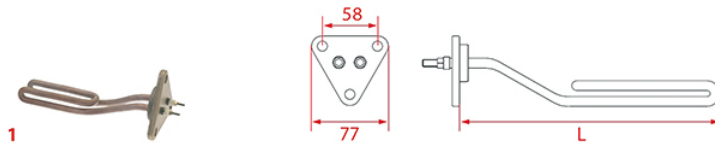

Heating elements

HEATING ELEMENTS MARZOCCO

1186979

Photo	LF Code	Watt - Volt	L (mm)	Groups	Suitable for	For machine model
1	1755100	800W 220V	170	1	MARZOCCO E.6.004	GS/3