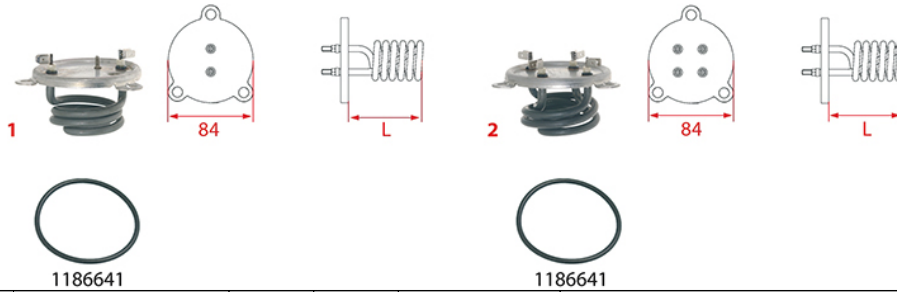

HEATING ELEMENTS PAVONI

Photo	LF Code	Watt - Volt	L (mm)	Groups	Suitable for	For machine model
1	5501288	900W 230V	56	1	PAVONI 0P188150158	EURO BAR

HEATING ELEMENTS PAVONI

Photo	LF Code	Watt - Volt	L (mm)	Groups	Suitable for	For machine model
1	1755050	920/1000W 230/240V	46	1	PAVONI 331335	EUROPICCOLA - PROFESSIONAL - ROMANTICA - STRADIVARI
1	1755166	1000W 120V	46	1	PAVONI 331334	EUROPICCOLA - PROFESSIONAL - ROMANTICA - STRADIVARI
2	1755059	1120W 230V	50	1	PAVONI 331336	MIGNON
2	1755167	1200W 120V	45	1	PAVONI 331337	MIGNON