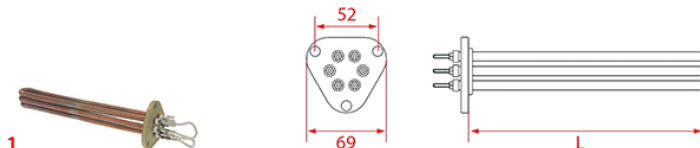

HEATING ELEMENTS PAVONI

Photo	LF Code	Watt - Volt	L (mm)	Groups	Suitable for	For machine model
1	1755163	3000W 230/380V	237	2	PAVONI 331113	CAFE - PUB
1	1755772	2000W 110V	240	2	PAVONI 331119	CAFE - PUB