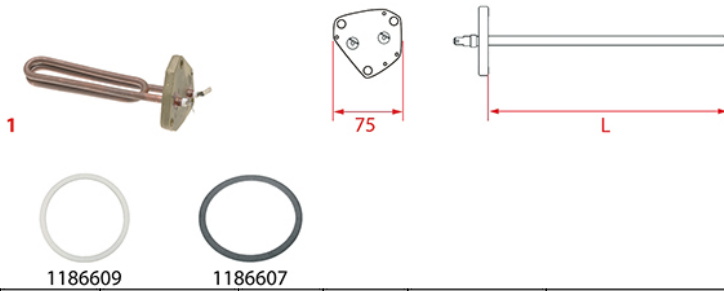

Heating elements

HEATING ELEMENTS CIMBALI

Photo	LF Code	Watt - Volt	L (mm)	Groups	Bulb sheath	Suitable for	For machine model
1	1755082	1300W 220V	180	1	NO	CIMBALI 442-766-000	JUNIOR - JUNIORD - JUNIORS
1	1755646	1300W 110V	180	1	NO	CIMBALI 442-767-000	JUNIOR - JUNIORD - JUNIORS