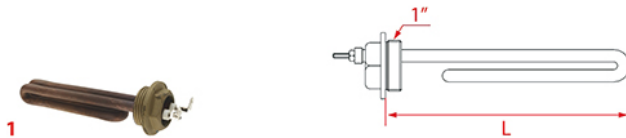

HEATING ELEMENTS ISOMAC

Photo	LF Code	Watt - Volt	L (mm)	Groups	Suitable for	For machine model
1	5052788	900W 230V	67	1	ISOMAC IS000378	GIADA - MAVERICK
2	1755340	1200W 220V	68	1	ISOMAC IS000505	VENUS

HEATING ELEMENTS ISOMAC