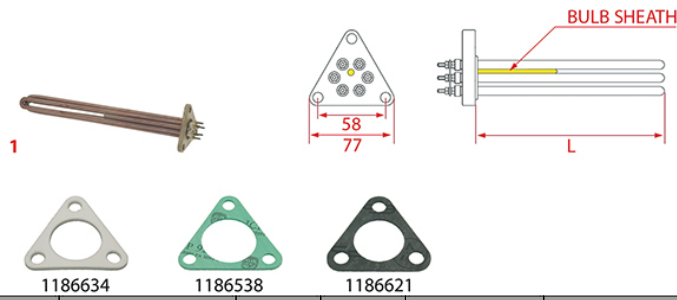

Heating elements

HEATING ELEMENTS BRUGNETTI/AURORA

Photo	LF Code	Watt - Volt	L (mm)	Groups	Bulb sheath	Suitable for	For machine model
1	5032257	3000W 230/400V	305	2	YES	BRUGNETTI/AURORA 000645.F	ALEXIA - C