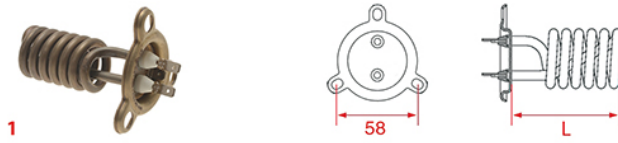

HEATING ELEMENTS ECM MANUFACTURE

Photo	LF Code	Watt - Volt	L (mm)	Groups	Suitable for	For machine model
1	1755293	1400W 230V	87	1	ECM MANUFACTURE P7014.1	ELEKTRONIKA II PROFI

HEATING ELEMENTS ELEKTRA

Photo	LF Code	Watt - Volt	L (mm)	Groups	Bulb sheath	Suitable for	For machine model
1	1755340	1200W 220V	68	1	NO	ELEKTRA 01958035	MINIVERTICALE
1	1755014	800W 230V	45	1	NO	ELEKTRA 01192035	MICROCASA
2	1755015	800W 230V	90	1	YES	ELEKTRA 02973011	MICROCASA NEW