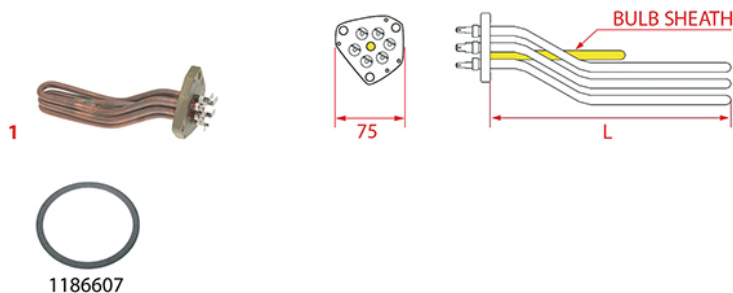

HEATING ELEMENTS CASADIO

Photo	LF Code	Watt - Volt	L (mm)	Groups	Bulb sheath	Suitable for	For machine model
1	1755236	2700W 220V	190	1-2	YES	CASADIO 923522020	DIECIA - DIECIS
1	1755235	5400/6430W 220/400V	390	2	YES	CASADIO 923523010	DIECIA - DIECIS