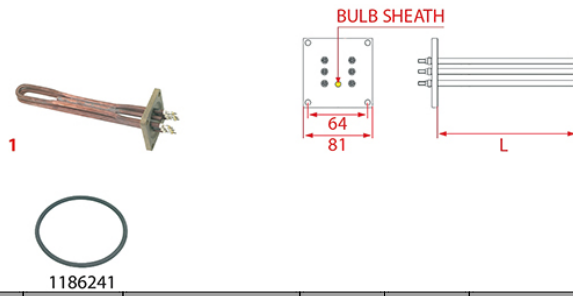

Heating elements

HEATING ELEMENTS UNIC

Photo	LF Code	Watt - Volt	L (mm)	Groups	Bulb sheath	Suitable for	For machine model
1	1755396	2730W 230/400V	235	2	YES	UNIC 29811	---
1	1755397	4370W 220/380V	280	2	YES	UNIC 29812	---