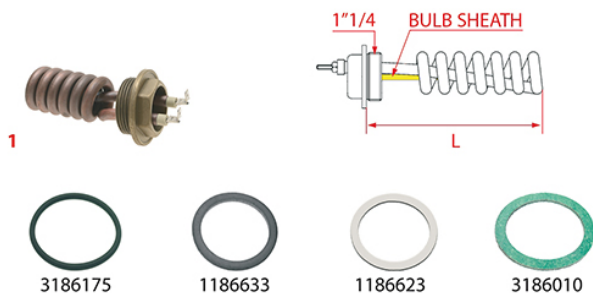

HEATING ELEMENTS VIBIEMME

Photo	LF Code	Watt - Volt	L (mm)	Groups	Bulb sheath	Suitable for	For machine model
1	1755285	1600W 230V	95	1	NO	VIBIEMME ELETRESD1625	DOMOBARJUNIOR
1	1755279	1800W 230V	140	1	NO	VIBIEMME ELETRESSM1822	DOMOBARSUPER - DOSAPLUS - KOMETA - LOLLO