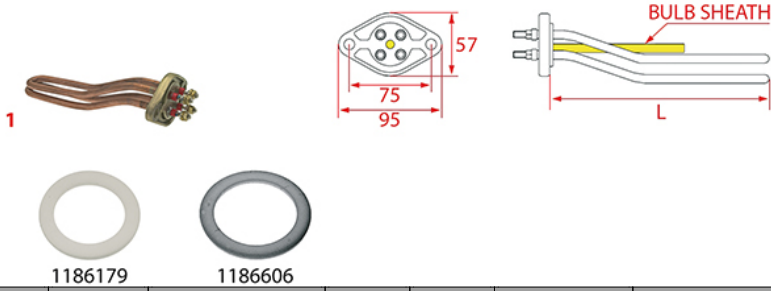

HEATING ELEMENTS ORCHESTRALE

Photo	LF Code	Watt - Volt	L (mm)	Groups	Bulb sheath	Suitable for	For machine model
1	1755605	2600W 110V	320	2	YES	ORCHESTRALE D17050	ETNICA - PHONICA
1	1755071	5000W 230/240V	500	3	YES	ORCHESTRALE D17106	ETNICA - PHONICA
1	1755606	3700W 110V	580	3	NO	ORCHESTRALE D17100	ETNICA - PHONICA