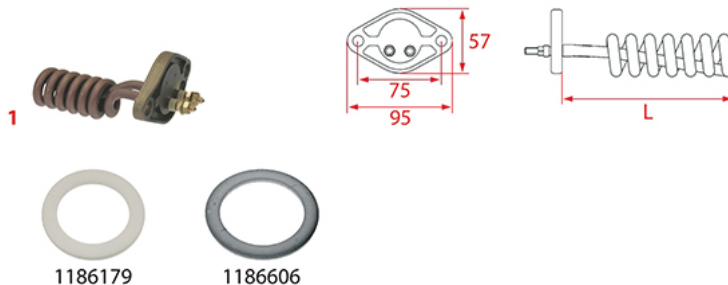

HEATING ELEMENTS WEGA

Photo	LF Code	Watt - Volt	L (mm)	Groups	Suitable for	For machine model
1	1755220	1500W 230V	110	1	WEGA WY17011	AIRY - ATLAS - COLOSSEUM - ESPRESSA - EURO 2000