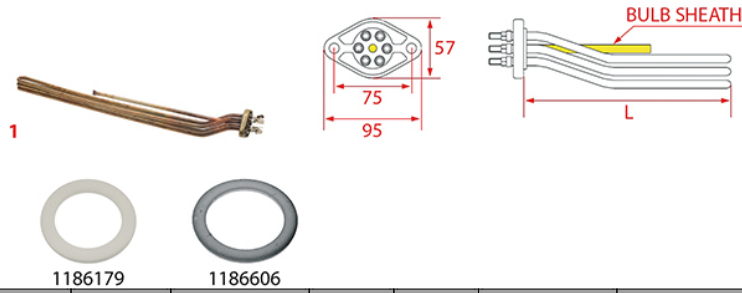

HEATING ELEMENTS FRACINO

Photo	LF Code	Watt - Volt	L (mm)	Groups	Bulb sheath	Suitable for	For machine model
1	1755292	7500W 230V	550	3	YES	FRACINO FC163	BAMBINO - RETRO