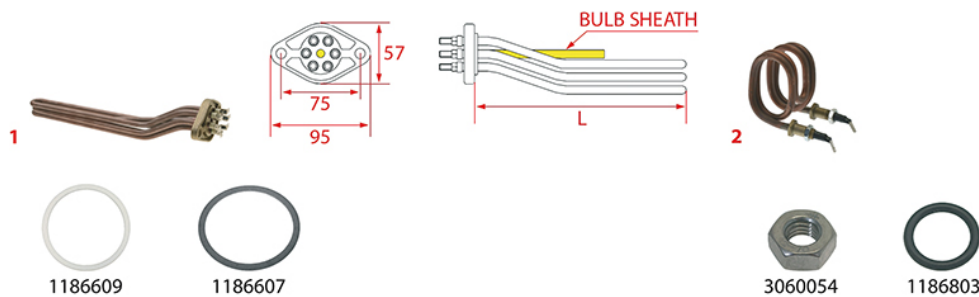

HEATING ELEMENTS CIMBALI

Photo	LF Code	Watt - Volt	L (mm)	Groups	Bulb sheath	Suitable for	For machine model
1	1755117	3780/4500W 230/400V	295	2	YES	CIMBALI 911-544-010	MALONGO - M27 2008
2	1755262	800/950W 220/240V	50	2-3-4	NO	CIMBALI 913-421-020	M39GT