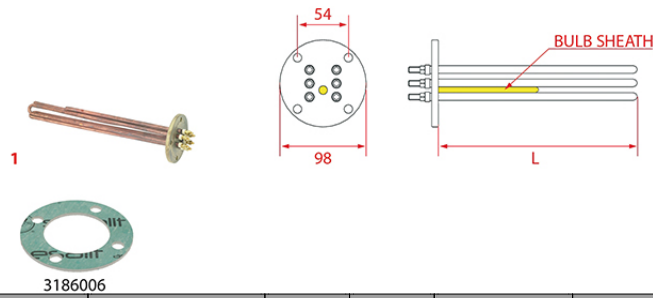

HEATING ELEMENTS CIMBALI

Photo	LF Code	Watt - Volt	L (mm)	Groups	Bulb sheath	Suitable for	For machine model
1	3355112	2700W 220/380V	230	2	YES	CIMBALI	M15
1	1755891	5000W 220V	360	3	YES	CIMBALI	M15

HEATING ELEMENTS CONTI