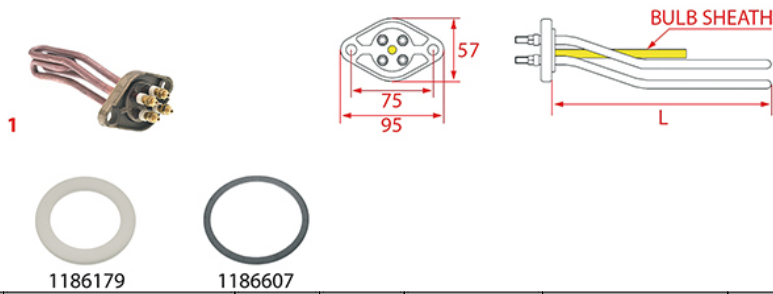

Heating elements

HEATING ELEMENTS FAEMA

Photo	LF Code	Watt - Volt	L (mm)	Groups	Bulb sheath	Suitable for	For machine model
1	1755101	1500W 220V	135	1	NO	FAEMA	E61
1	1755102	1800W 220V	240	1	NO	FAEMA	E61
1	1755652	1800W 110V	240	1	NO	FAEMA	E61
1	1755001	2000W 230V	175	1	NO	FAEMA	E61
1	1755079	2440/2900W 220/240V	290	2	YES	FAEMA 3541134417	---
1	1755107	2600W 220V	325	2	YES	FAEMA 3541133003	DUEA - ELITE - EXPRESS - E61 - E91 - E92
1	5038761	3500W 220V	390	3	YES	FAEMA 3541134418	DUE - E61 - E91
1	1755108	3700W 220V	455	3	YES	FAEMA 3541133004	DUE - E61 - E91
1	1755109	5000W 220V	660	4	NO	FAEMA 3581130091	DUE - E61 - E91