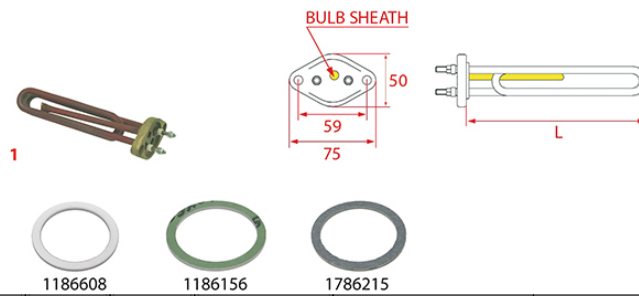

HEATING ELEMENTS SAN MARCO

Photo	LF Code	Watt - Volt	L (mm)	Groups	Bulb sheath	Suitable for	For machine model
1	1755784	2000W 230V	180	1	YES	SAN MARCO 108414B	100 PRACTICALE - 100 PRACTICALS - 105 - 95 PRACTICALE