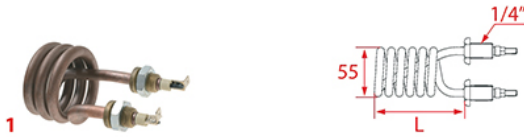

HEATING ELEMENTS FAEMA

1186352

Photo	LF Code	Watt - Volt	L (mm)	Groups	Suitable for	For machine model
1	1755035	1000W 220V	64	1	FAEMA	FAMILY
1	1755656	1000W 110V	64	1	FAEMA	FAMILY