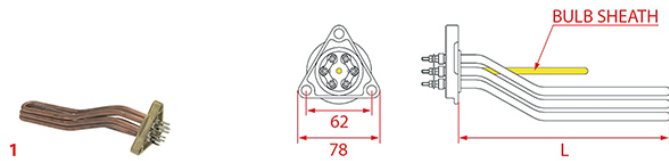

HEATING ELEMENTS RANCILIO

1186455

3186011

1755186

Photo	LF Code	Watt - Volt	L (mm)	Groups	Bulb sheath	Suitable for	For machine model
1	3355453	2100W 220V	210	1	M10	RANCILIO 33322022	S20
1	1755182	3000W 220/380V	230	2	YES	RANCILIO 33323300	CLASSE10 - CLASSE6 - CLASSE6 LEVA - CLASSE7 - CLASSE8
1	1755777	2700W 110V	235	2	M10	RANCILIO 33311028	EPOCA - MILLENNIUM - S20 - Z11
1	3355454	3900W 220V	390	3	M10	RANCILIO 33322040	Z11 - S20 - MILLENNIUM
1	1755048	4300W 230/400V	375	3	YES	RANCILIO 33323430	CLASSE10 - CLASSE6 - CLASSE6 LEVA - CLASSE7 - CLASSE8
1	3355455	4500W 220V	390	4	NO	RANCILIO 33322046	S20
1	1755183	6000W 230/380V	395	4	M10	RANCILIO 33322065	MILLENNIUM - Z11
1	1755049	6000W 230V	400	4	YES	RANCILIO 33323600	CLASSE10 - CLASSE6 - CLASSE6 LEVA - CLASSE8 - CLASSE9