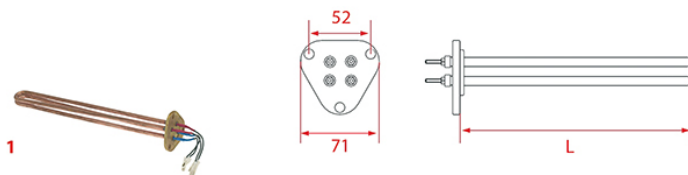

HEATING ELEMENTS MARCFI-ANCAS

Photo	LF Code	Watt - Volt	L (mm)	Groups	Suitable for	For machine model
1	1755091	3000W 220V	360	2	MARCFI-ANCAS BM-20832	---
1	1755092	4000W 220V	470	3	MARCFI-ANCAS BM-20833	---