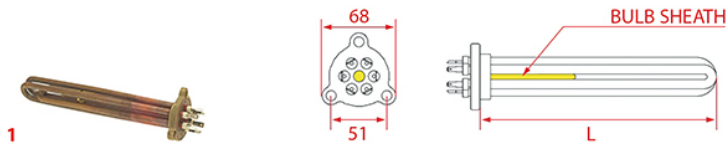

HEATING ELEMENTS PAVONI

Photo	LF Code	Watt - Volt	L (mm)	Groups	Bulb sheath	Suitable for	For machine model
1	1755055	2630/3130W 220/240V	235	2	YES	PAVONI 331160	BAR - CAFE - HOTEL
1	1755056	4000/4760W 220/240V	310	2	YES	PAVONI 331153	BAR - CAFE - HOTEL
1	1755057	5455/5950W 230/240V	400	3	YES	PAVONI 331154	BAR - CAFE - HOTEL