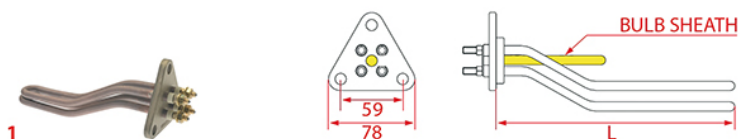

HEATING ELEMENTS SAB ITALIA

Photo	LF Code	Watt - Volt	L (mm)	Groups	Bulb sheath	Suitable for	For machine model
1	1755330	1800W 230V	170	1	NO	SAB ITALIA SV1GR002	E96 - MODERNA
1	1755331	3000W 230V	335	2	NO	SAB ITALIA SV2GR003	ELLIPSE - E96 - JOLLY - MODERNA
1	1755213	5000W 230V	500	3	NO	SAB ITALIA SV3GR002	ELLIPSE - E96 - JOLLY - MODERNA