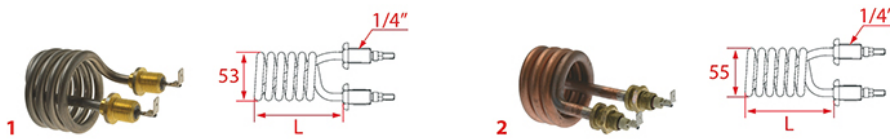

HEATING ELEMENTS ISOMAC

Photo	LF Code	Watt - Volt	L (mm)	Groups	Suitable for	For machine model
1	5052788	900W 230V	67	1	ISOMAC IS000378	GIADA - MAVERICK
2	1755340	1200W 220V	68	1	ISOMAC IS000505	VENUS

HEATING ELEMENTS ISOMAC