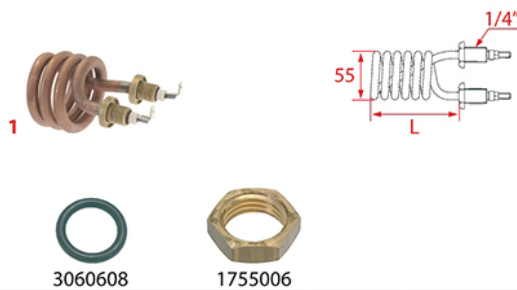

HEATING ELEMENTS RANCILIO

Photo	LF Code	Watt - Volt	L (mm)	Groups	Suitable for	For machine model
1	1755046	1100W 230V	60	1	RANCILIO 33122014	SILVIA - NANCY - AUNDREY - BETSY - FANTASY