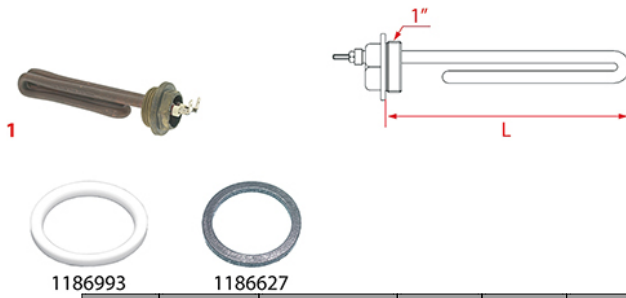

HEATING ELEMENTS SCALA

Photo	LF Code	Watt - Volt	L (mm)	Groups	Suitable for	For machine model
1	1755348	1350W 220V	130	1	SCALA C-0520	BUTTERFLY