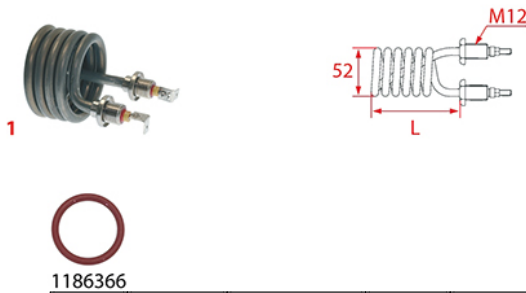

HEATING ELEMENTS PAVONI

Photo	LF Code	Watt - Volt	L (mm)	Groups	Suitable for	For machine model
1	5501288	900W 230V	56	1	PAVONI 0P188150158	EURO BAR

HEATING ELEMENTS PAVONI

Photo	LF Code	Watt - Volt	L (mm)	Groups	Suitable for	For machine model
1	1755050	920/1000W 230/240V	46	1	PAVONI 331335	EUROPICCOLA - PROFESSIONAL - ROMANTICA - STRADIVARI
1	1755166	1000W 120V	46	1	PAVONI 331334	EUROPICCOLA - PROFESSIONAL - ROMANTICA - STRADIVARI
2	1755059	1120W 230V	50	1	PAVONI 331336	MIGNON
2	1755167	1200W 120V	45	1	PAVONI 331337	MIGNON