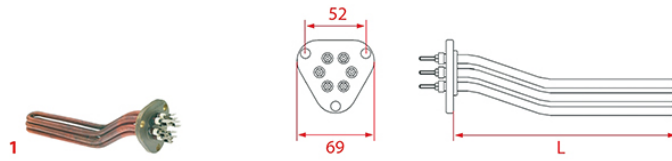

HEATING ELEMENTS PAVONI

Photo	LF Code	Watt - Volt	L (mm)	Groups	Suitable for	For machine model
1	1755161	3000W 230/380V	240	2	PAVONI 331120	PUNO - PTRE - P90
1	1755162	4000W 220/380V	285	3	PAVONI 331129	PUNO - PTRE - P90