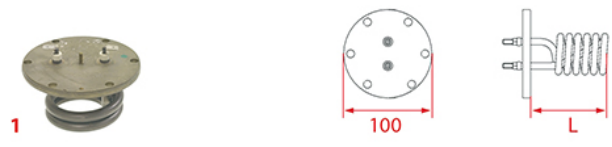

HEATING ELEMENTS BEZZERA

Photo	LF Code	Watt - Volt	L (mm)	Groups	Suitable for	For machine model
1	1755624	1100/1300W 220/240V	46	1	BEZZERA 5722239	BZ02 - BZ07 - BZ10 - BZ99