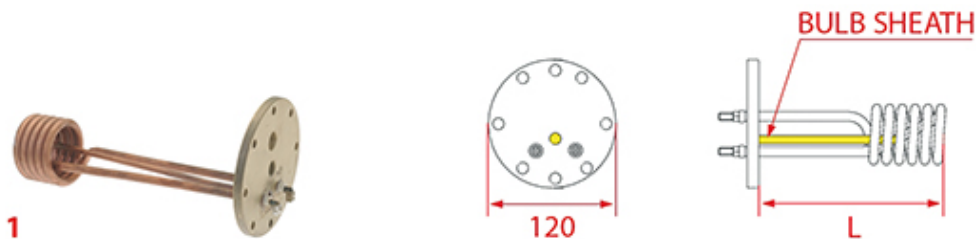

HEATING ELEMENTS SPAZIALE

1186705

Photo	LF Code	Watt - Volt	L (mm)	Groups	Bulb sheath	Suitable for	For machine model
1	1755081	800W 230V	155	1	YES	SPAZIALE 07356	S1 - VIVALDI

HEATING ELEMENTS SPAZIALE

Photo	LF Code	Watt - Volt	L (mm)	Groups	Bulb sheath	Suitable for	For machine model
1	1755084	2000W 220V	250	1	YES	SPAZIALE 02541	NEW