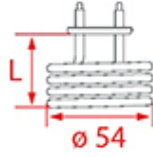

HEATING ELEMENTS DELONGHI

Photo	LF Code	Watt - Volt	L (mm)	Groups	Suitable for	For machine model
1	1755274	1000W 225V	55	1	DELONGHI 5513270609	ECOV310AZ - EC155 - EC300M