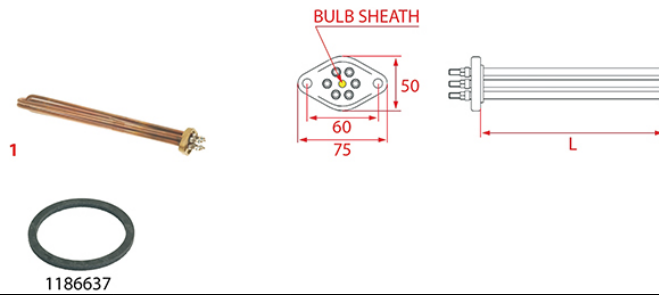

HEATING ELEMENTS SAN MARCO

Photo	LF Code	Watt - Volt	L (mm)	Groups	Bulb sheath	Suitable for	For machine model
1	1755783	4500W 230/400V	330	2	NO	SAN MARCO 108351	100SPRINT - 105COMPACT - 85SPRINT - 95SPRINT