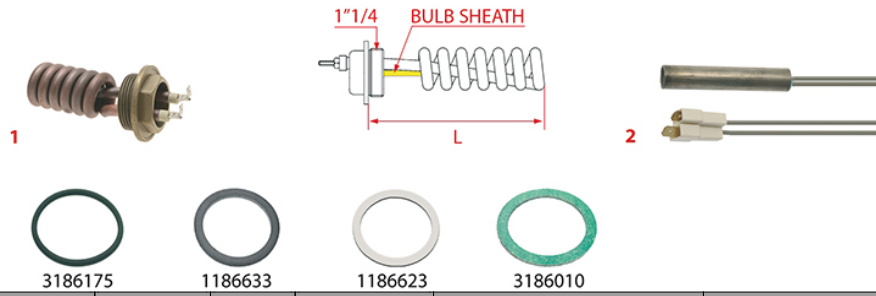

Heating elements

HEATING ELEMENTS GRIMAC

Photo	LF Code	Watt - Volt	L (mm)	Groups	Bulb sheath	Suitable for	For machine model
1	1755603	1300W 230V	105	1	NO	GRIMAC 1240100216-W902	MIA - NEWCIALDAVAPOR - VAPORDOUBLE
2	1755180	500W 230V	∅ 12.5x80	1	---	GRIMAC 1240200001-MG353	AMBRA - DADAVAPORDOUBLE - NEWCIALDAVAPOR
2	1755181	800W 230V	∅ 12.5x90	1	---	GRIMAC 1240200005-MG549	DADAVAPORDOUBLE - NUVOLA - OPALE