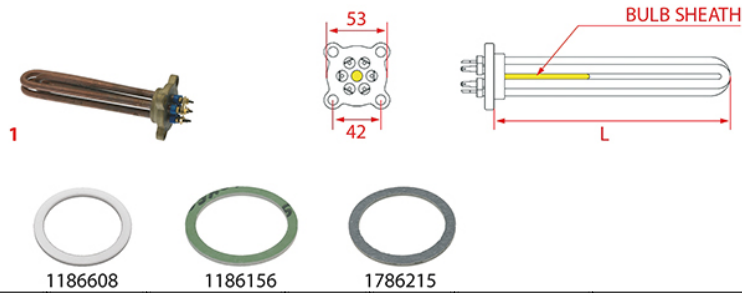

HEATING ELEMENTS ASTORIA/CMA

Photo	LF Code	Watt - Volt	L (mm)	Groups	Bulb sheath	Suitable for	For machine model
1	1755254	2350W 240V	175	1	YES	ASTORIA/CMA 17007	BOOSTED
1	1755610	6000W 240V	340	2	YES	ASTORIA/CMA 17052	BOOSTED
1	1755609	6000W 240V	565	3	YES	ASTORIA/CMA 17102	BOOSTED