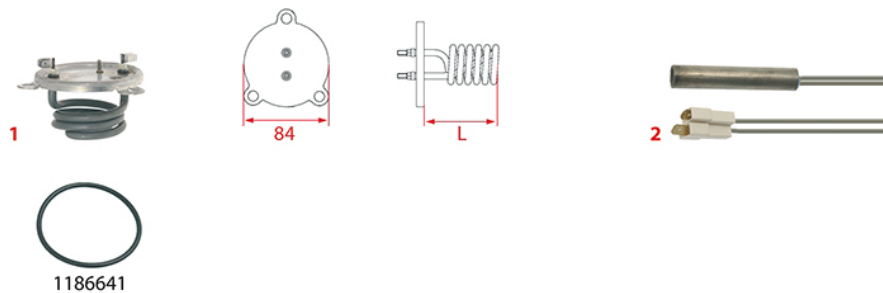

HEATING ELEMENTS GAGGIA

Photo	LF Code	Watt - Volt	L (mm)	Groups	Suitable for	For machine model
1	1755050	920/1000W 230/240V	46	1	GAGGIA S331335	G105 - G106
1	1755166	1000W 120V	46	1	GAGGIA S331334	G105 - G106
2	1755826	80W 240V	∅ 12x55	1-2-3-4	GAGGIA DM1804/001	GD - GE - LCD - TS -XD - XE