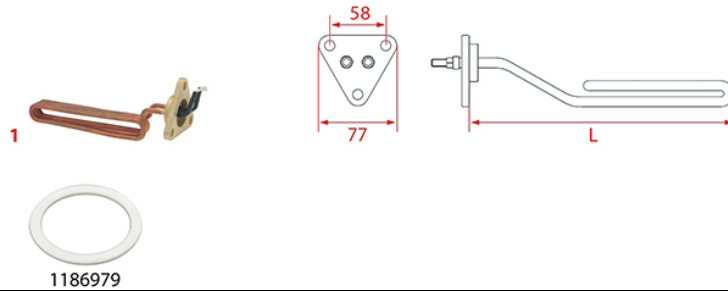

Heating elements

HEATING ELEMENTS EXPOBAR

Photo	LF Code	Watt - Volt	L (mm)	Groups	Suitable for	For machine model
1	1455051	1200W 230V	85	1	EXPOBAR 38012000	OFFICE M - OFFICE E - DIAMANT

HEATING ELEMENTS EXPOBAR