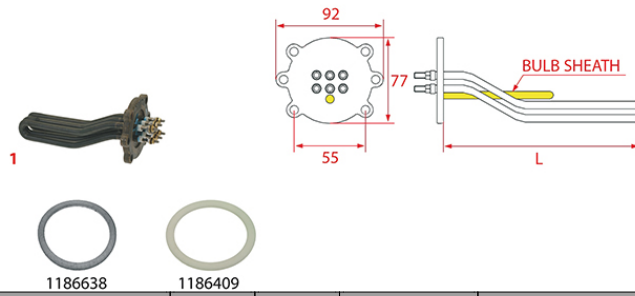

Heating elements

HEATING ELEMENTS VICTORIA ARDUINO

Photo	LF Code	Watt - Volt	L (mm)	Groups	Bulb sheath	Suitable for	For machine model
1	1755142	3000W 220/380V	345	2	NO	VICTORIA ARDUINO 14100011	ATHENALEVA - ATHENAS
1	1755141	4500W 220/380V	345	2	NO	VICTORIA ARDUINO 14100031	ADONIS
1	1755143	5000W 220V	575	3	NO	VICTORIA ARDUINO 14100012	ADONIS - ATHENALEVA