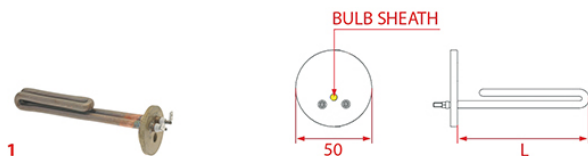

HEATING ELEMENTS SPAZIALE

1186705

Photo	LF Code	Watt - Volt	L (mm)	Groups	Bulb sheath	Suitable for	For machine model
1	1755081	800W 230V	155	1	YES	SPAZIALE 07356	S1 - VIVALDI