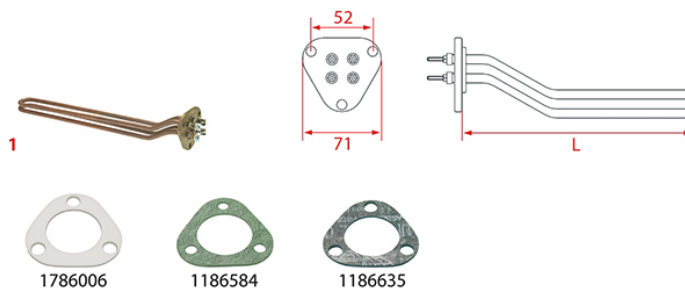

HEATING ELEMENTS AZKOYEN

Photo	LF Code	Watt - Volt	L (mm)	Groups	Suitable for	For machine model
1	1755036	3000W 230V	360	2	AZKOYEN	AZ04 - BRAVO - VIENNA

Heating elements

HEATING ELEMENTS AZKOYEN

Photo	LF Code	Watt - Volt	L (mm)	Groups	Suitable for	For machine model
1	1455009	3600W 220V	255	2	AZKOYEN	AZ04 - BRAVO - VIENNA
1	1755037	4500W 230V	350	3	AZKOYEN	AZ04 - BRAVO - VIENNA