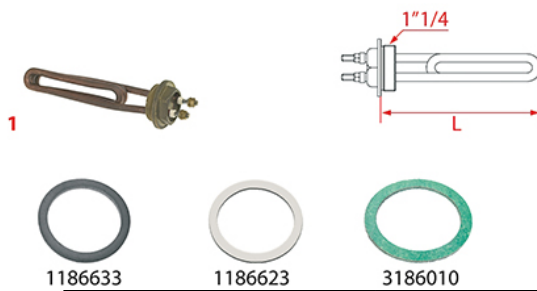

HEATING ELEMENTS CARIMALI

Photo	LF Code	Watt - Volt	L (mm)	Groups	Suitable for	For machine model
1	1755026	2000W 230V	175	1	CARIMALI 95.00985	AROMA

HEATING ELEMENTS CARIMALI

Photo	LF Code	Watt - Volt	L (mm)	Groups	Bulb sheath	Suitable for	For machine model
1	1755061	3000W 230/400V	390	2	YES	CARIMALI 95.00227	AROMA
1	1755063	5000W 230/400V	625	3	YES	CARIMALI 95.01202	AROMA