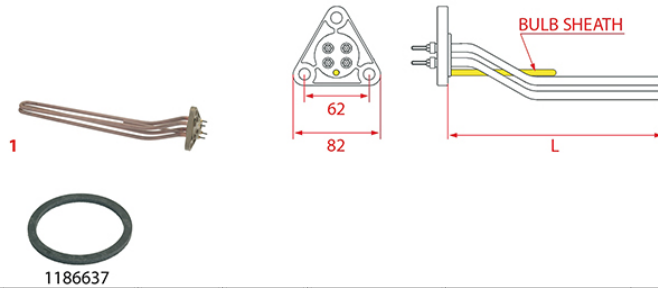

HEATING ELEMENTS SAN MARCO

Photo	LF Code	Watt - Volt	L (mm)	Groups	Bulb sheath	Suitable for	For machine model
1	1755114	3000W 230V	375	2-4	YES	SAN MARCO 108461	LEVA - NEW 105 - 100 - 105 - 85 - 95
1	1755105	4000W 230V	550	3	YES	SAN MARCO 108462	LEVA - NEW 105 - 100 - 105 - 85 - 95