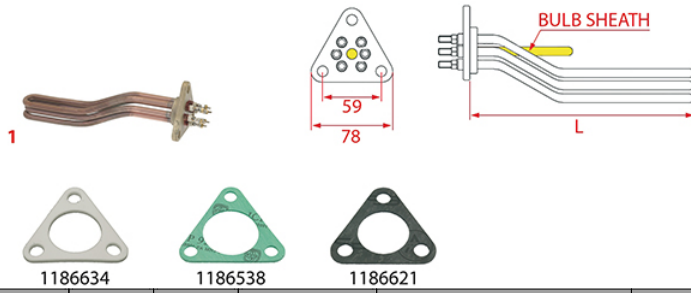

HEATING ELEMENTS BRASILIA

Photo	LF Code	Watt - Volt	L (mm)	Groups	Bulb sheath	Suitable for	For machine model
1	1755217	4500W 230/380V	335	2	NO	BRASILIA 04580.2.00.08	CENTURY - DECURTIS - GRADISCA - PORTOFINO - ROMA - 205