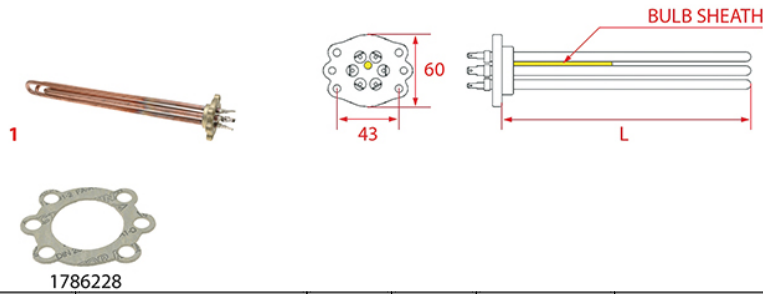

HEATING ELEMENTS GAGGIA

Photo	LF Code	Watt - Volt	L (mm)	Groups	Bulb sheath	Suitable for	For machine model
1	1755275	5000W 240V	345	2	NO	GAGGIA ES9190.261.00A	E90 - D90
1	1755265	4200/5000W 220/240V	350	2	NO	GAGGIA 9190.262.00A	E90 - D90
1	1755266	6000W 240V	435	3	YES	GAGGIA 9190.263.00A	E90 - D90